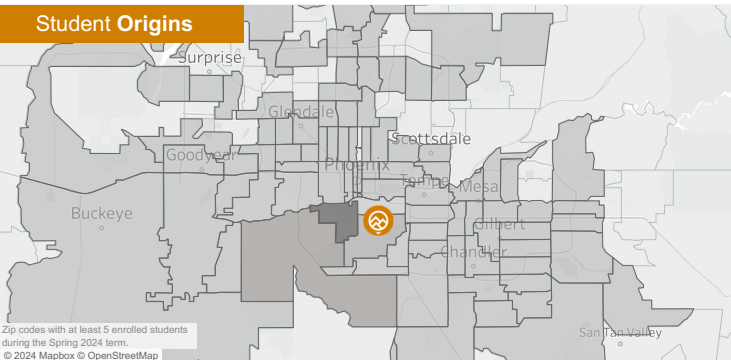

Student Origins

SOUTH MOUNTAIN COMMUNITY COLLEGE | 7050 S 24th St, Phoenix, AZ, 85042 • 602-243-8000 | southmountaincc.edu