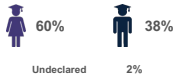

Gender

Residency

- 89% Maricopa County Resident
- 3% Out-of-County
- 7% Out-of-State