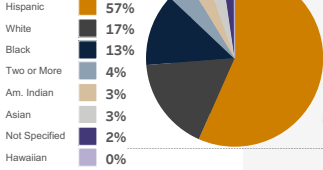

FAST FACTS

Spring 2024 SMCC

Total number of credit students

3,522

Ethnicity

Over **$880,000**

Awards Conferred

Transfer Degrees	327
Transfer Certificates	292
Occupational Awards	260
Total Awards	879

Awards from IPEDS Year 2022-23

Student Transfers

211

new students transferred to an Arizona public university in 2022-23.

Student Intent

- 45% Transfer to University
- 18% High School Student
- 16% Enter/Advance in Job Market
- 11% Bachelor's Degree
- 7% Personal Interest
- 3% University Student
- 1% Undeclared

448

Students graduated in the 2017-18 academic year - our largest graduating class.

11th

Ranked community college in the nation by College Choice.