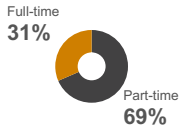

Academic Load

Averages

- Age **25**
- Credit Hours **8.2**
- Class Size **16.1**

Prior Education

- 42% No College or University
- 26% Some College or Univ., No Degree
- 11% Undeclared
- 10% Associate's Degree
- 7% Some College while in High School
- 3% Bachelor's Degree
- 2% Master's Degree or higher